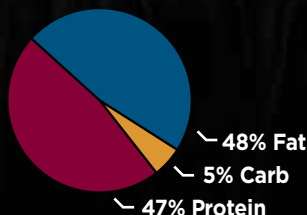

FEED THE CARNIVORE WITHIN

GET THE MEAT. NOT THE GRAIN. EXACTLY AS NATURE INTENDED.

Inspired by the ancestral diet of the Middle Eastern Wildcat, EVO® contains high levels of protein and fat with low levels of carbohydrates and starches to help your cat maintain a lean body.

CALORIC DISTRIBUTION OF A WILD FELINE DIET OF MICE*

CALORIC DISTRIBUTION OF EVO CAT AND KITTEN TURKEY & CHICKEN FORMULA

EVO Turkey & Chicken Formula cat food is packed with calorically-dense, highly digestible ingredients so you can feed your cat less while providing the nutrition he needs.**