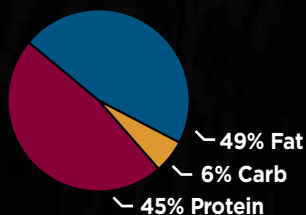

FEED THE CARNIVORE WITHIN

GET THE MEAT. NOT THE GRAIN. EXACTLY AS NATURE INTENDED.

Inspired by the ancestral diet of the Middle Eastern Wildcat, EVO® contains high levels of protein and fat with low levels of carbohydrates and starches to help your cat maintain a lean body.

CALORIC DISTRIBUTION OF A WILD FELINE DIET OF MICE*

CALORIC DISTRIBUTION OF EVO CAT AND KITTEN TURKEY & CHICKEN FORMULA

EVO Turkey & Chicken Formula cat food is packed with calorically-dense, highly digestible ingredients so you can feed your cat less while providing the nutrition he needs.**