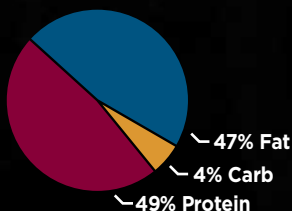

FEED THE CARNIVORE WITHIN

GET THE MEAT. NOT THE GRAIN. EXACTLY AS NATURE INTENDED.

Inspired by the ancestral diet of wolves, EVO® contains high levels of protein and fat with low levels of carbohydrates and starches to help your dog maintain a lean body.

CALORIC DISTRIBUTION OF A WOLF DIET OF DEER*

CALORIC DISTRIBUTION OF EVO TURKEY & CHICKEN FORMULA DOG FOOD

Available in dog, cat, & ferret formulas.

EVO Turkey & Chicken Formula dog food is packed with calorically-dense, highly digestible ingredients so you can feed your dog less while providing the nutrition he needs.**