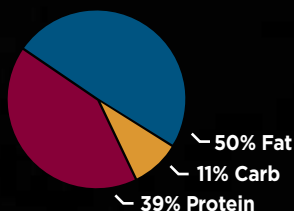

FEED THE CARNIVORE WITHIN

GET THE MEAT. NOT THE GRAIN. EXACTLY AS NATURE INTENDED.

Inspired by the ancestral diet of wolves, EVO® contains high levels of protein and fat with low levels of carbohydrates and starches to help your dog maintain a lean body.

CALORIC DISTRIBUTION OF A WOLF DIET OF DEER*

CALORIC DISTRIBUTION OF EVO TURKEY & CHICKEN FORMULA DOG FOOD

Available in dog, cat, & ferret formulas.

EVO Turkey & Chicken Formula dog food is packed with calorically-dense, highly digestible ingredients so you can feed your dog less while providing the nutrition he needs.**